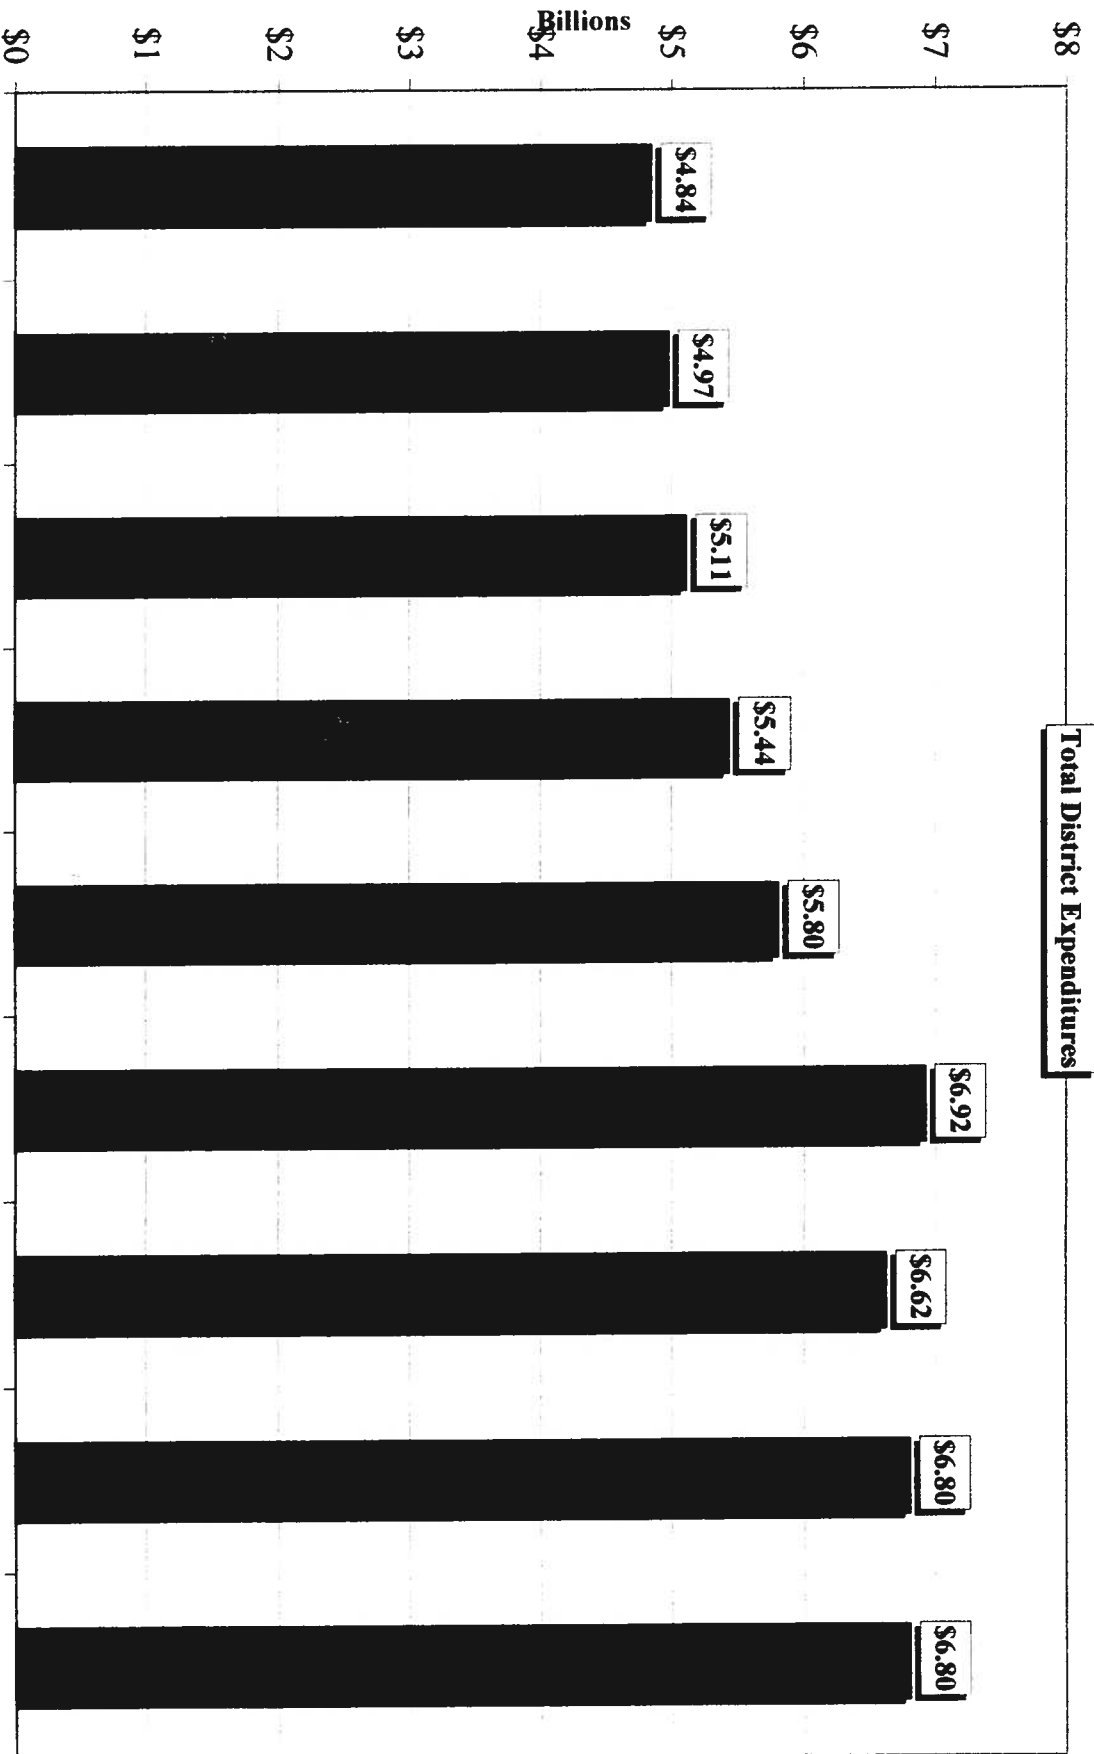

Source: South Carolina Department of Education Statement of Expenditures

B.